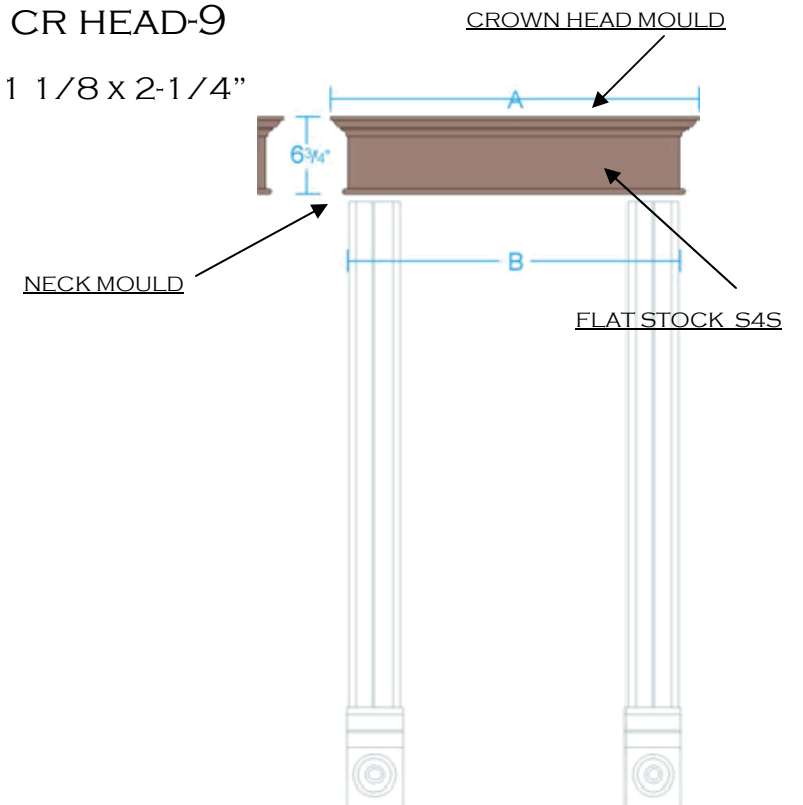

CROWN HEAD MOULDING

BRUNSELL LUMBER & MILLWORK

87

CR HEAD-1
1 3/8"x 2 3/8"

CR HEAD-2
1 1/8"x 2 1/4"

CR HEAD-3
1 3/4"x 1 1/2"

CR HEAD-4
1 5/8"x 2 3/4"

CR HEAD-5
1 3/8"x 3"

CR HEAD-6
1 3/8"x 2"

CROWN HEAD MOULDING

BRUNSELL LUMBER & MILLWORK

CR HEAD-7
1 1/8" x 2 5/8"

CR HEAD-214
1 3/4" x 1 5/8"

CR HEAD-9
1 1/8" x 2-1/4"

CR HEAD-10
1 3/8" x 2 1/2"

CR HEAD-11
1 3/8" x 1 7/8"

CROWN HEAD MOULDING

BRUNSELL LUMBER & MILLWORK

89

CR HEAD-12

1 1/8" x 2 5/8"

CR HEAD-13

1 3/4" x 1 5/8"

CR HEAD-14

1 1/8" x 2-1/4"

CR HEAD-15

1 3/4" x 2 1/8"

CR HEAD-16

1 5/8" x 1 3/4"

CR HEAD-214

1 7/8" x 1 5/8"

CR HEAD-COVE/BEAD