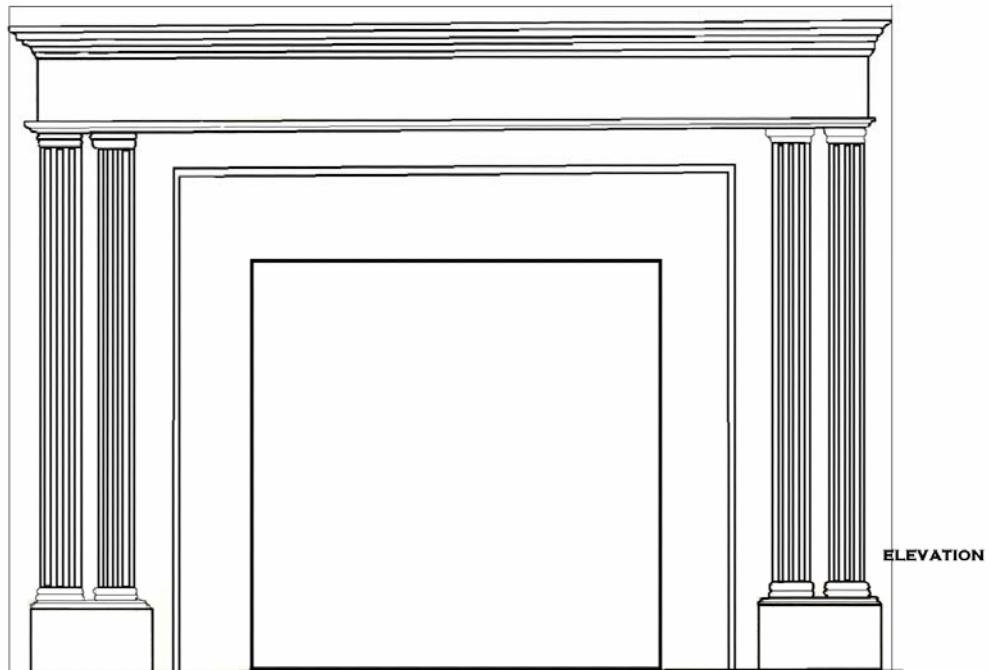

THE PICKFORD