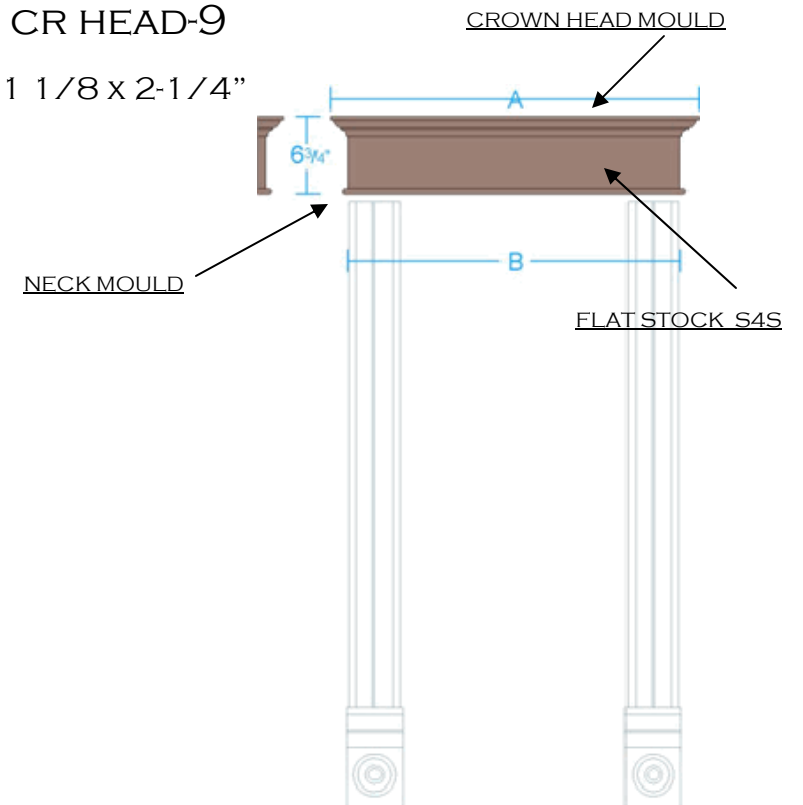

CR HEAD-10

CR HEAD-11

CR HEAD-10

1 3/8" x 2 1/2"

CR HEAD-11

1 3/8" x 1 7/8"

CROWN HEAD MOULDING

BRUNSELL LUMBER & MILLWORK

CR HEAD-12

CR HEAD-13

CR HEAD-14

CR HEAD-12

1 1/8" x 2 5/8"

CR HEAD-13

1 3/4" x 1 5/8"

CR HEAD-14

1 1/8" x 2-1/4"

CR HEAD-15

CR HEAD-16

CR HEAD 2 1/4

CR COVE/BEAD

CR HEAD-15

1 3/4" x 2 1/8"

CR HEAD-16

1 5/8" x 1 3/4"

CR HEAD-214

1 7/8" x 1 5/8"

CR HEAD-COVE/BEAD

2 1/4" x 2"